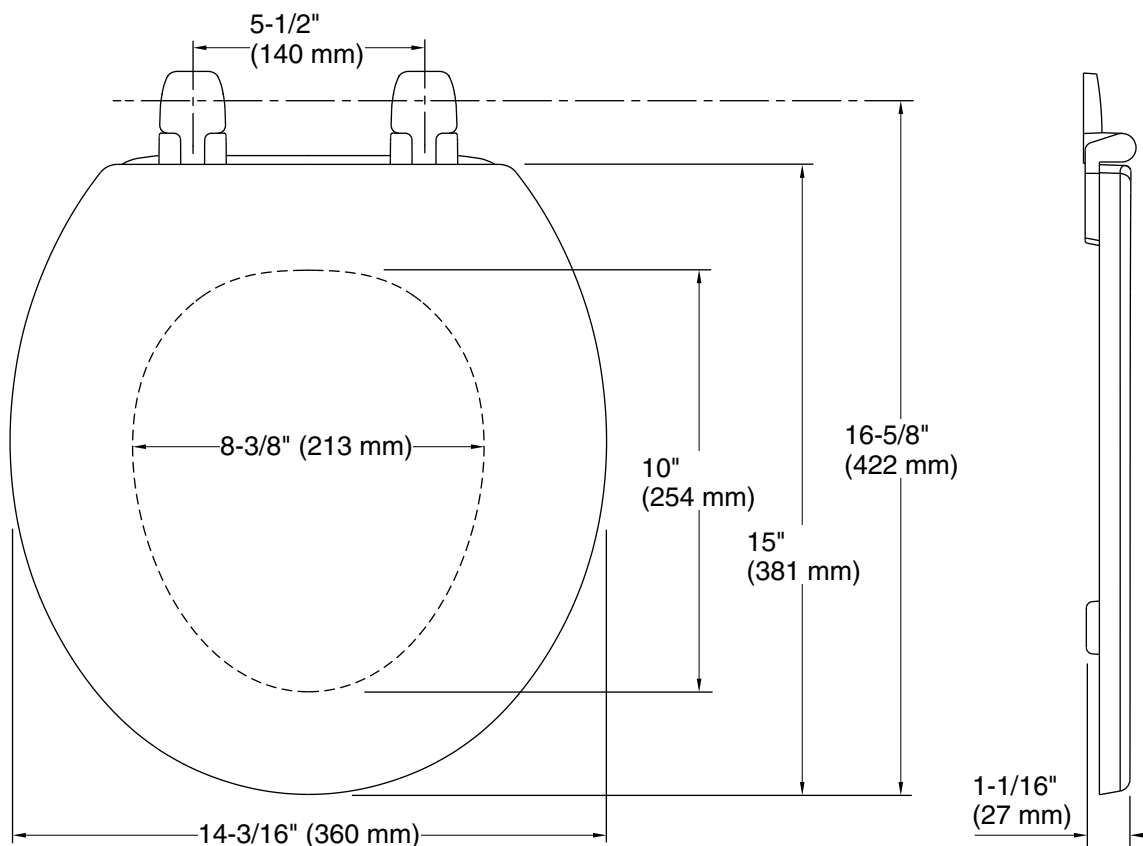

	0	White
	96	Biscuit

Technical Information

All product dimensions are nominal.

Seat shape type: Round-front
Seat front type: Closed-front
Seat-mounting holes: 5-1/2" (140 mm)

Notes

Install this product according to the installation guide.